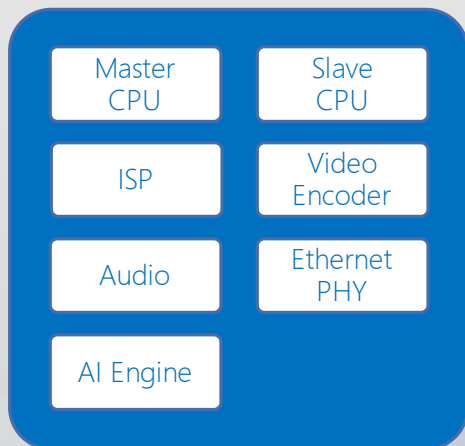

应用领域 | Application

- 专业网络摄像头 | Professional IP Camera

产品特点 | Features

- 新一代高质量专业图像处理引擎
High quality professional ISP
- 外接DDR接口, 最大支持512MB; 最大支持8百万像素
External DDR interface, up to 512MB; support up to 8MP
- 高性能轻智能引擎
High performance light AI engine
- 与FH8858V200管脚兼容
Pin to pin compatible to FH8858V200

主要模块 | Block Diagram

产品规格 | Specifications

CPU	Master CPU: up to 900MHz Slave CPU: up to 600MHz
CIS	Support up to 8MP inputs 4-lane MIPI, RGB bayer
ISP	2-frame WDR, local tone mapping 2DNR, 3DNR AE/AWB/AF
AI	Human detect/vehicle detect
Video Encoder	H.264/H.265 video encoder Support up to 8MP Support multi-streams: videox3+JPEGx1 JPEG: up to 8MP@5fps
Audio	Single ADC & DAC Support 8K~48KHz sampling rate Support echo cancellation
Ethernet	Internal 10M/100M Ethernet PHY Or External PHY
Peripherals	3xI2C, 3xSPI, 3xUART, 2xSDIO 1xUSB2.0 2xSADC, 12xPWM
Memory	External DDR interface, up to 512MB
Package	BGA, 12mmx13.3mm